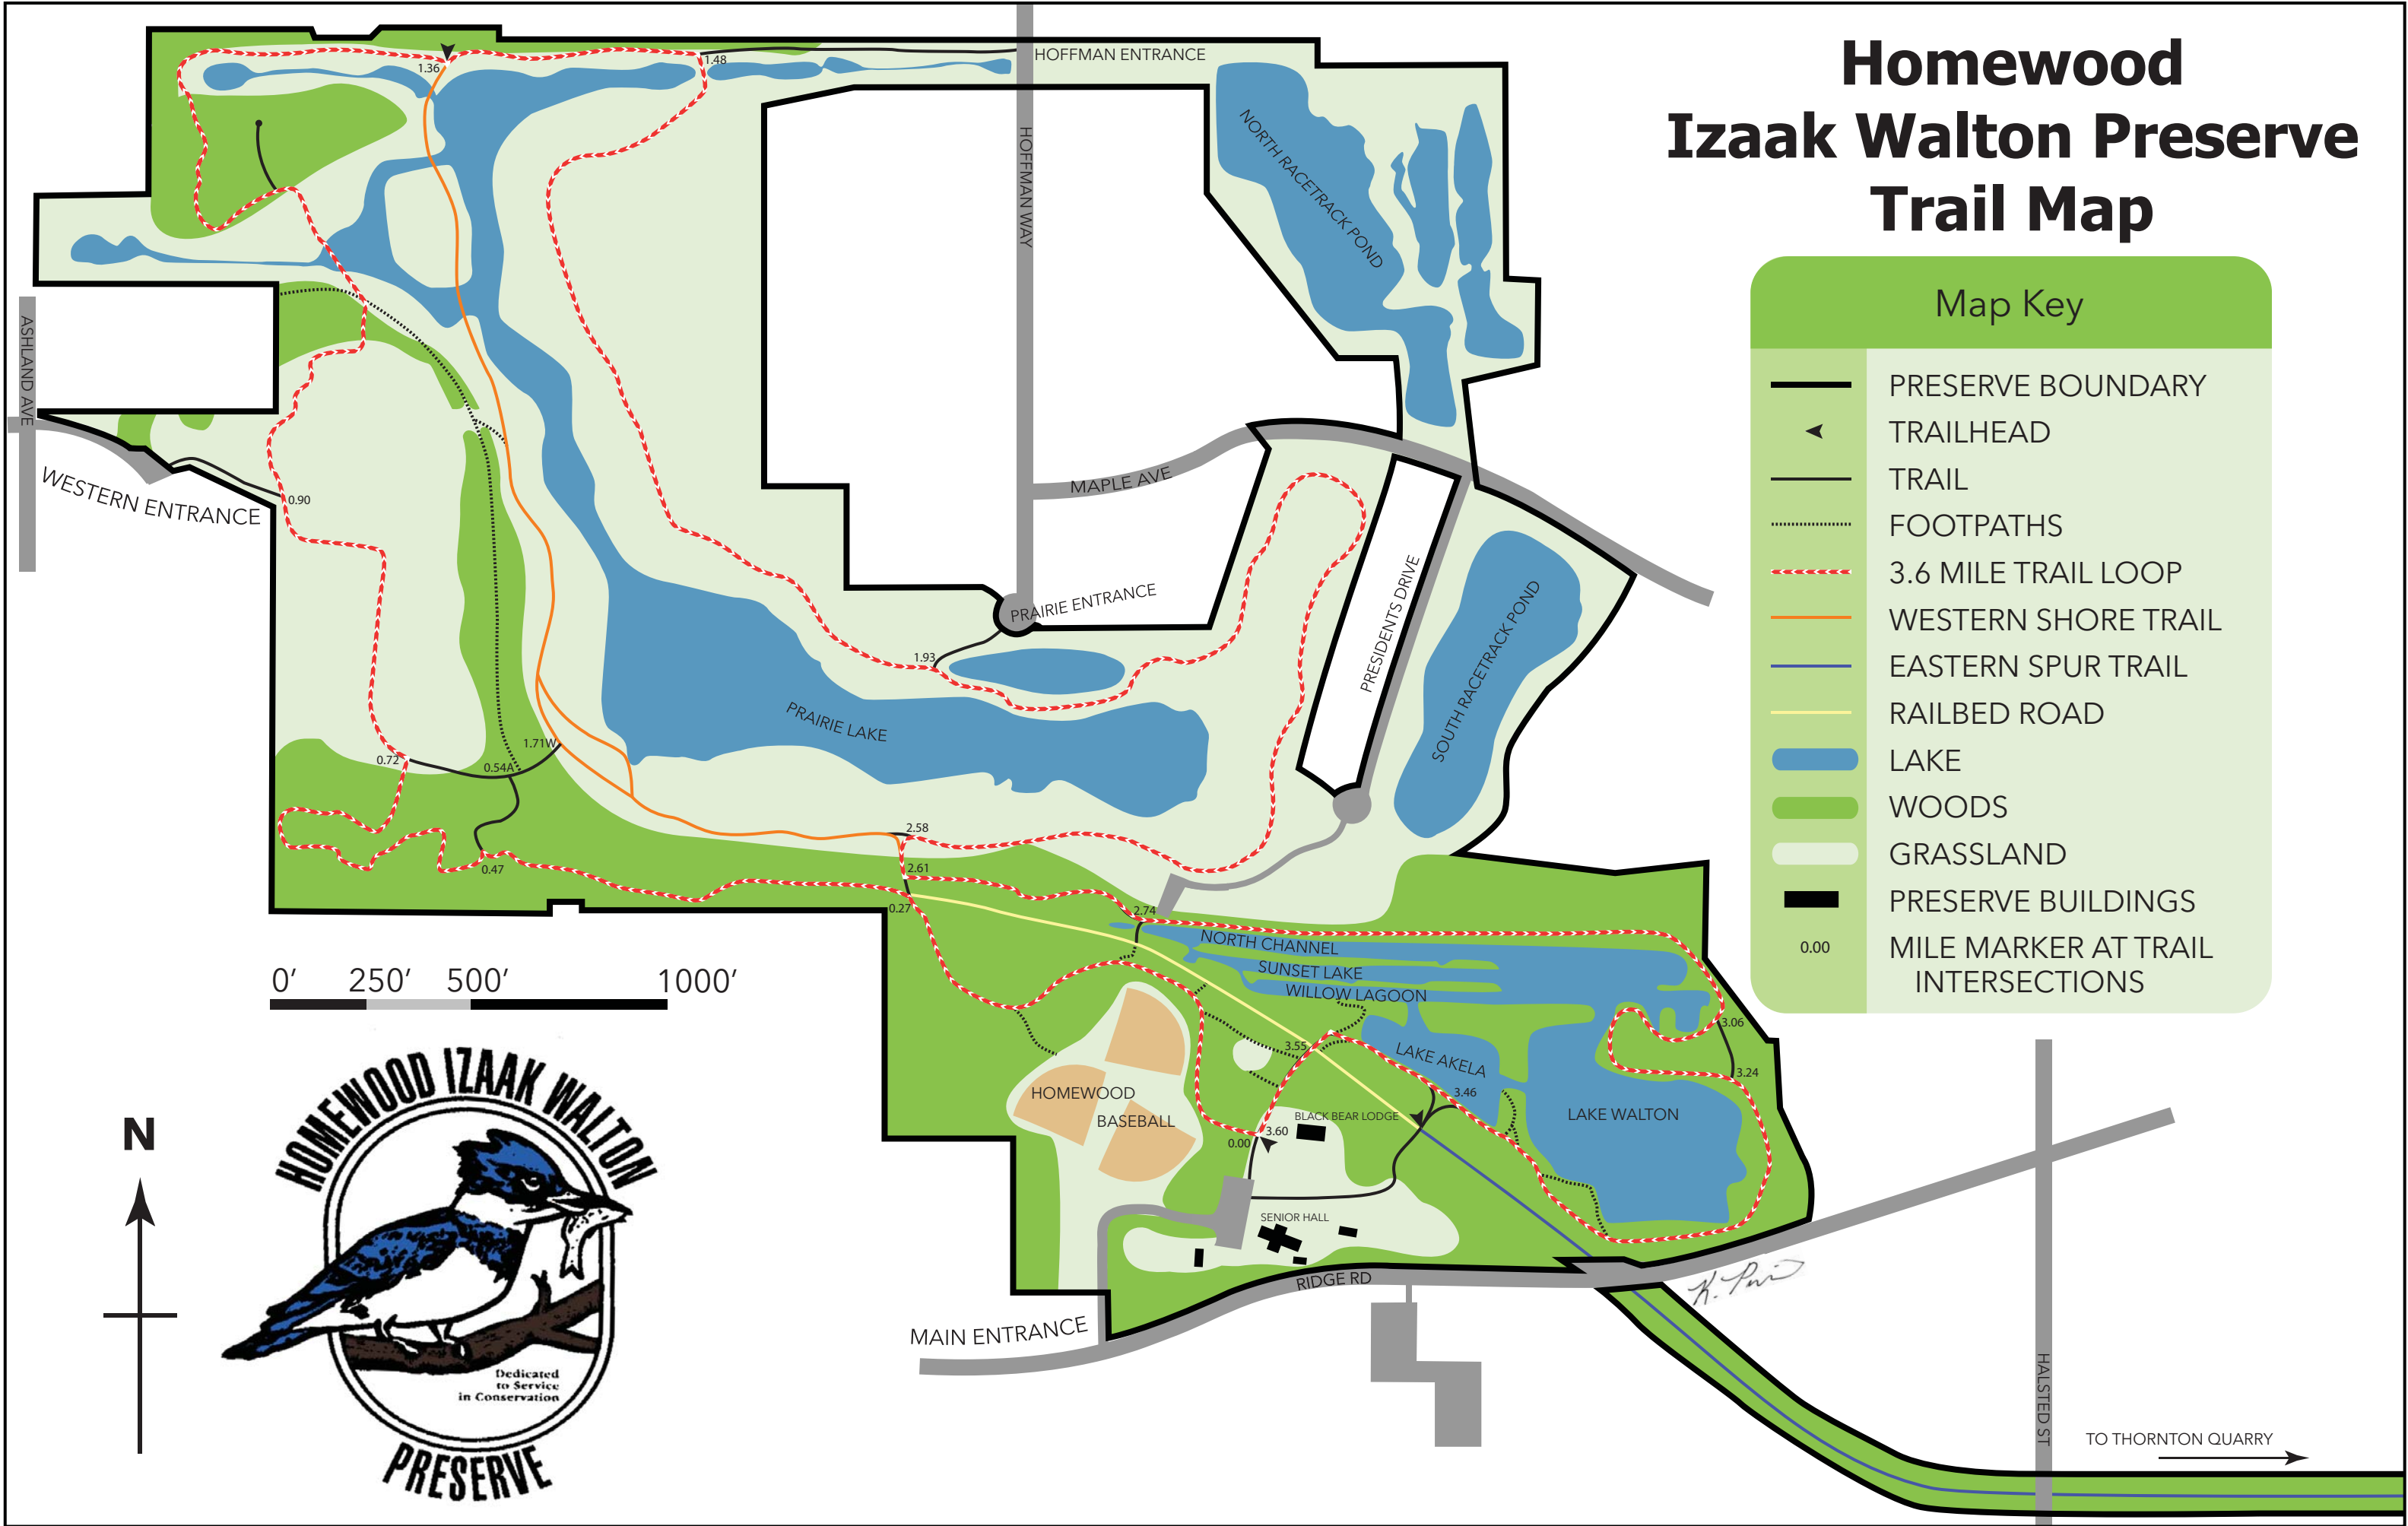

# Homewood Izaak Walton Preserve Trail Map

Map Key	
	PRESERVE BOUNDARY
	TRAILHEAD
	TRAIL
	FOOTPATHS
	3.6 MILE TRAIL LOOP
	WESTERN SHORE TRAIL
	EASTERN SPUR TRAIL
	RAILBED ROAD
	LAKE
	WOODS
	GRASSLAND
	PRESERVE BUILDINGS
	MILE MARKER AT TRAIL INTERSECTIONS

MAIN ENTRANCE

HALSTED ST

TO THORNTON QUARRY

*H. P. ...*